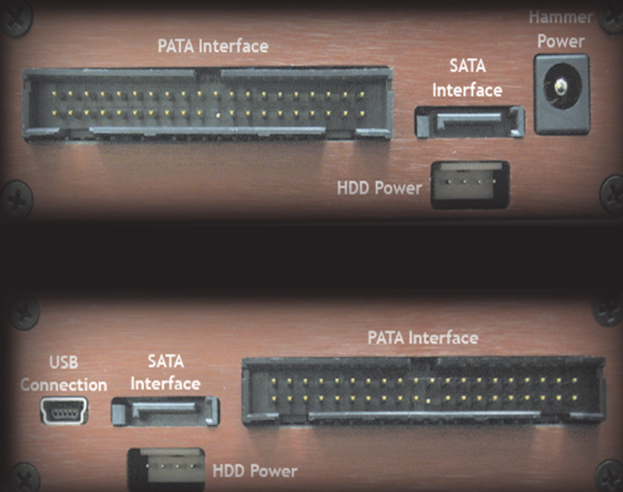

DESTRUCT DATA "PSICLONE" SECURE ERASER

Hand-Held Data Recovery Lab for Difficult to Recover Data

Another Specialty Product (OEM) Solution from...
YOUR TRUSTED DATA CENTER PARTNER

PRODUCT HIGHLIGHTS

-  Portable device recovers data, erases & images drives with user selectable methods; offers drive diagnostics with bad sector replacement
-  Supports secure data transfer rates of up to UDMA-4 per drive
-  Links with USB 2.0 for easy upgrades and host interface; clones hard drives sector to sector in a single operation
-  Comes with "built in" Forensic Write-Block, and both PATA and SATA interfaces
-  Hard drives may be reused promoting better eco-stewardship - an ideal "GREEN" solution

DESTRUCT DATA "PSICLONE"

"PSICLONE" SIDE A & SIDE B

CE Part #DDHAMR-PS

ORDERING INFO

Call our friendly CE COMM sales team for a price quote today toll-free at 866.966.1555

Our data center products are efficient and environmentally friendly "GREEN" solutions = save \$